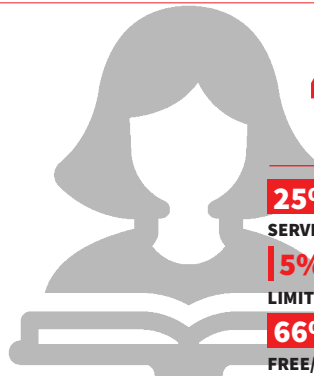

RIVERSIDE

ELEMENTARY SCHOOL

PEARL RIVER, LOUISIANA

Elementary School
GRADES 1-5

Every child's learning
comes first at Riverside
SCHOOL MOTTO

Bear
SCHOOL MASCOT

Red & Yellow
SCHOOL COLORS

432