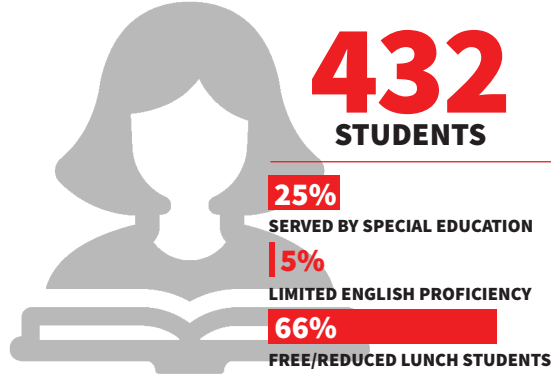

Elementary School
GRADES 1-5

Every child's learning
comes first at Riverside
SCHOOL MOTTO

Bear
SCHOOL MASCOT

Red & Yellow
SCHOOL COLORS